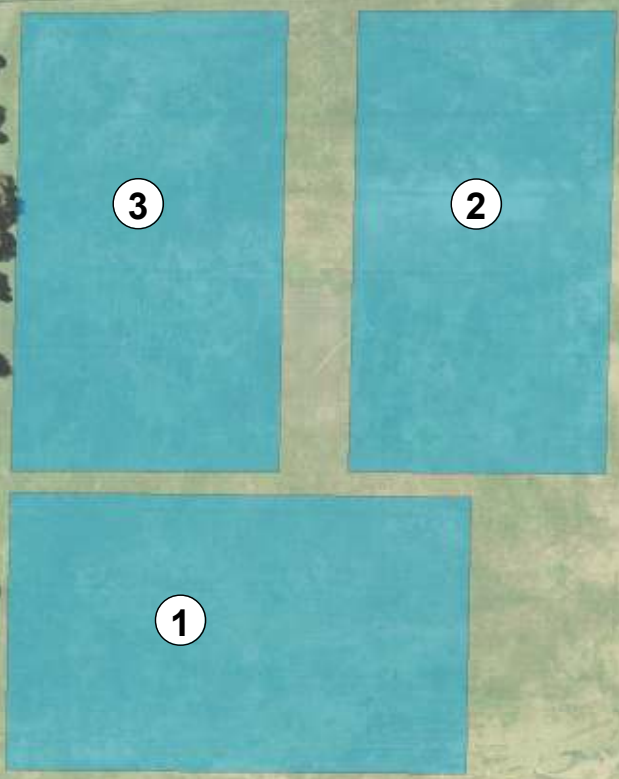

TAMWORTH REGIONAL SPORTING COMPLEX HOCKEY FIELDS

Long Yard Drive

Parking

Parking

Car Parking

Jack Smyth Drive

Legend

Poligrass Surface	Bunker	Poligrass Field Lights
Olympia Surface	Club House	Olympia Field Lights
Grass Surface	Car Parking	

0 7 14 21 28 35
Metres
Date Printed: 10/01/2014